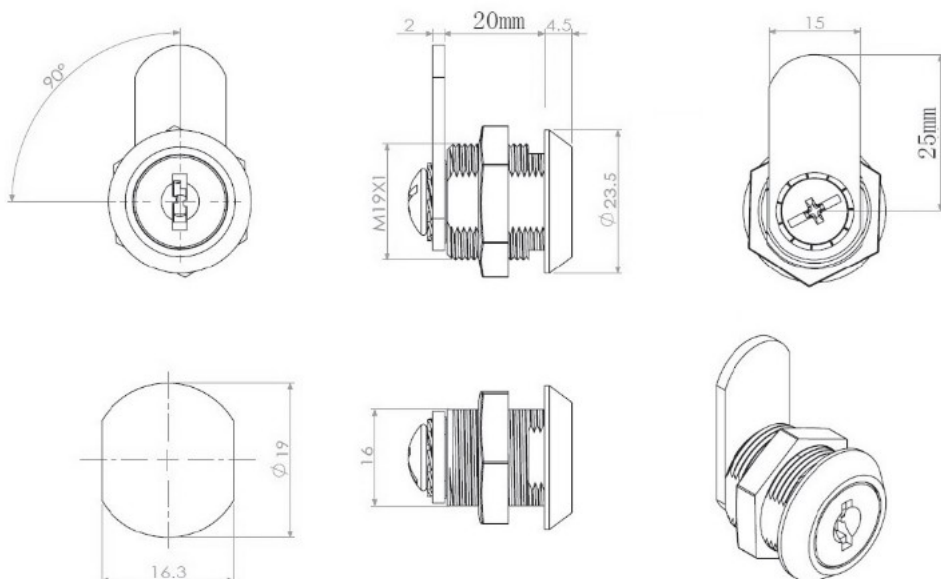

## Description:

Cam Lock MIC1920, 90DG, Str. Cam A01, Body Only, F/#J11 & #J12

## Item number:

14.04.489-9

Units	Box	Carton	HS Code	Barcode
Pcs.	30	300	8301300000	
				5704866500265